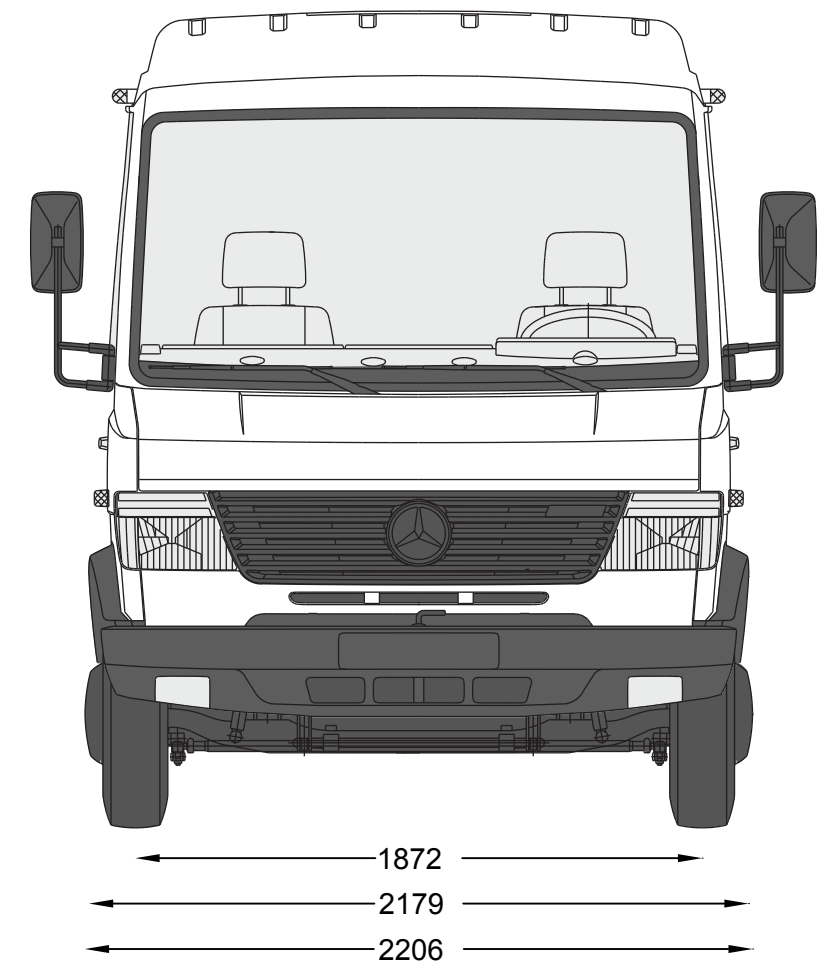

# Mercedes Vario 814D High Roof Van LWB (2004)

Scale: 1:25

All measurements in millimeters.

the-blueprints.com