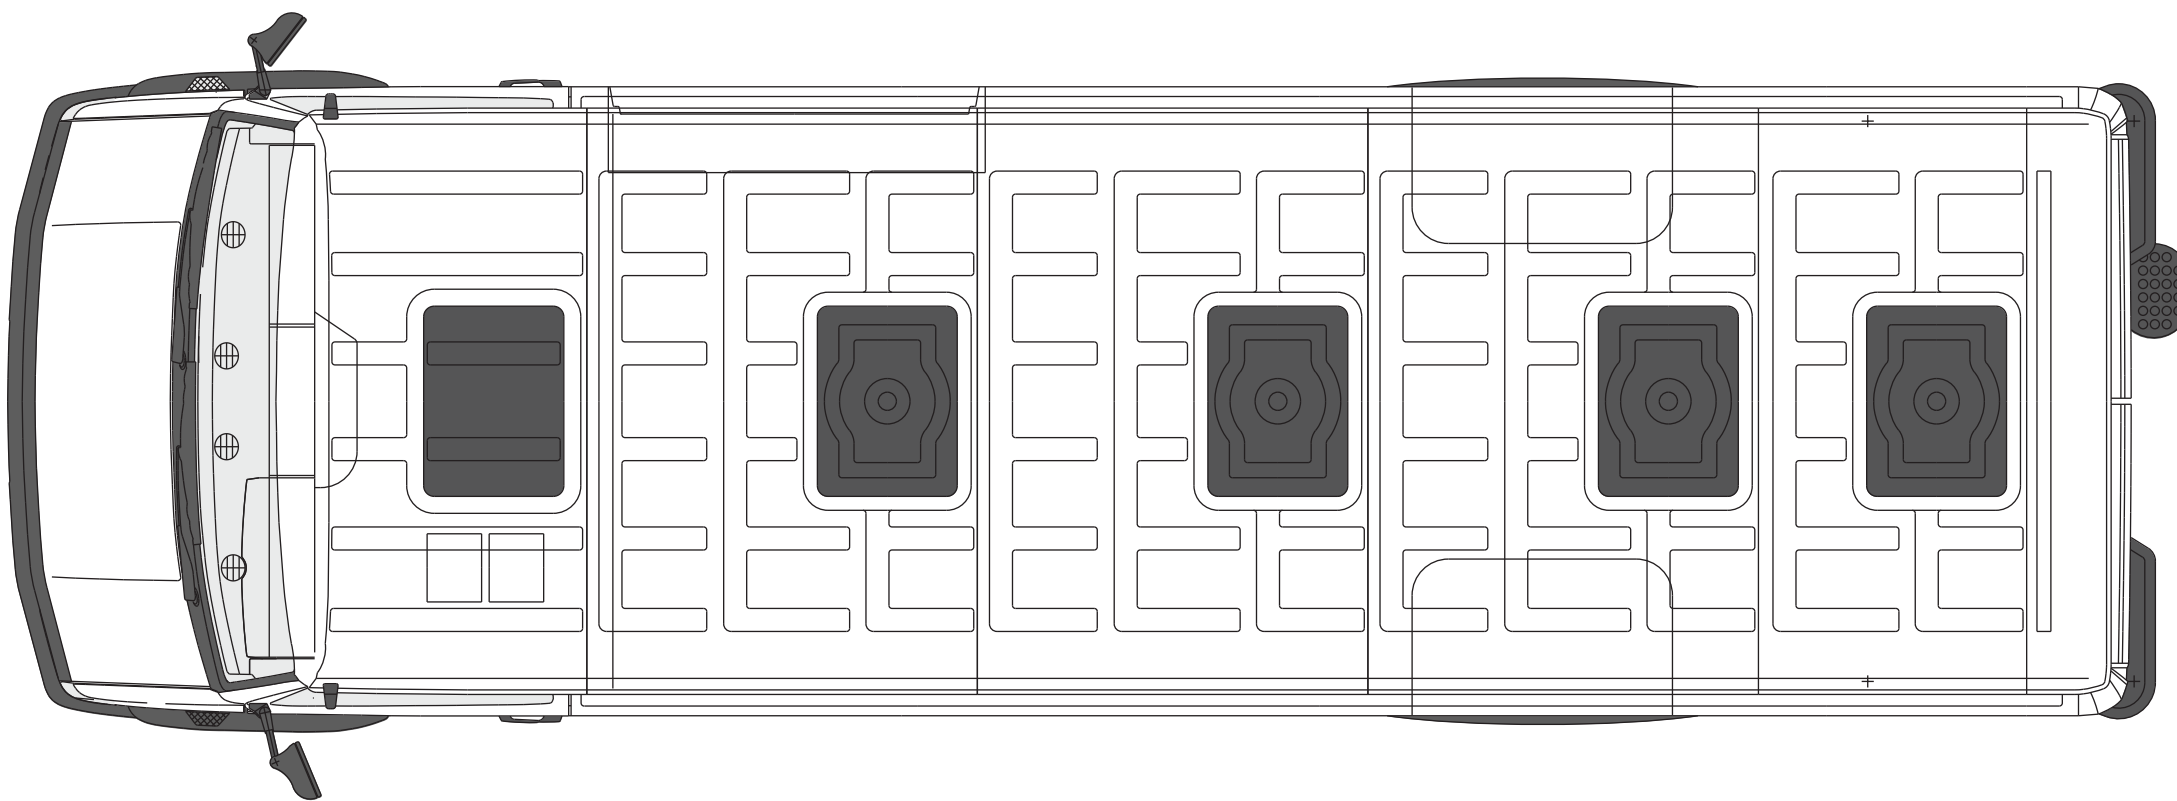

# Mercedes Vario 814D High Roof Van LWB (2004)

Scale: 1:25

All measurements in millimeters.

the-blueprints.com