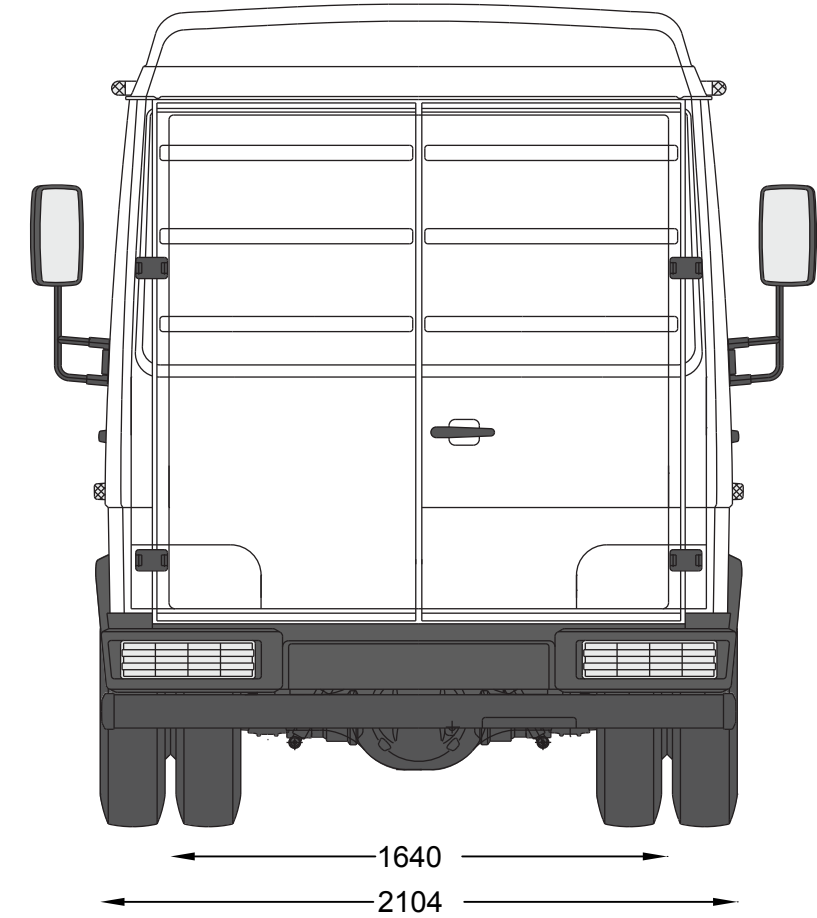

# Mercedes Vario 814D High Roof Van LWB (2004)

Scale: 1:25

All measurements in millimeters.

the-blueprints.com