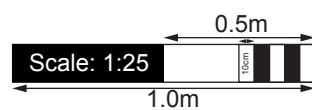

# Mercedes Vario 814D High Roof Van LWB (2004)

Scale: 1:25

All measurements in millimeters.

the-blueprints.com