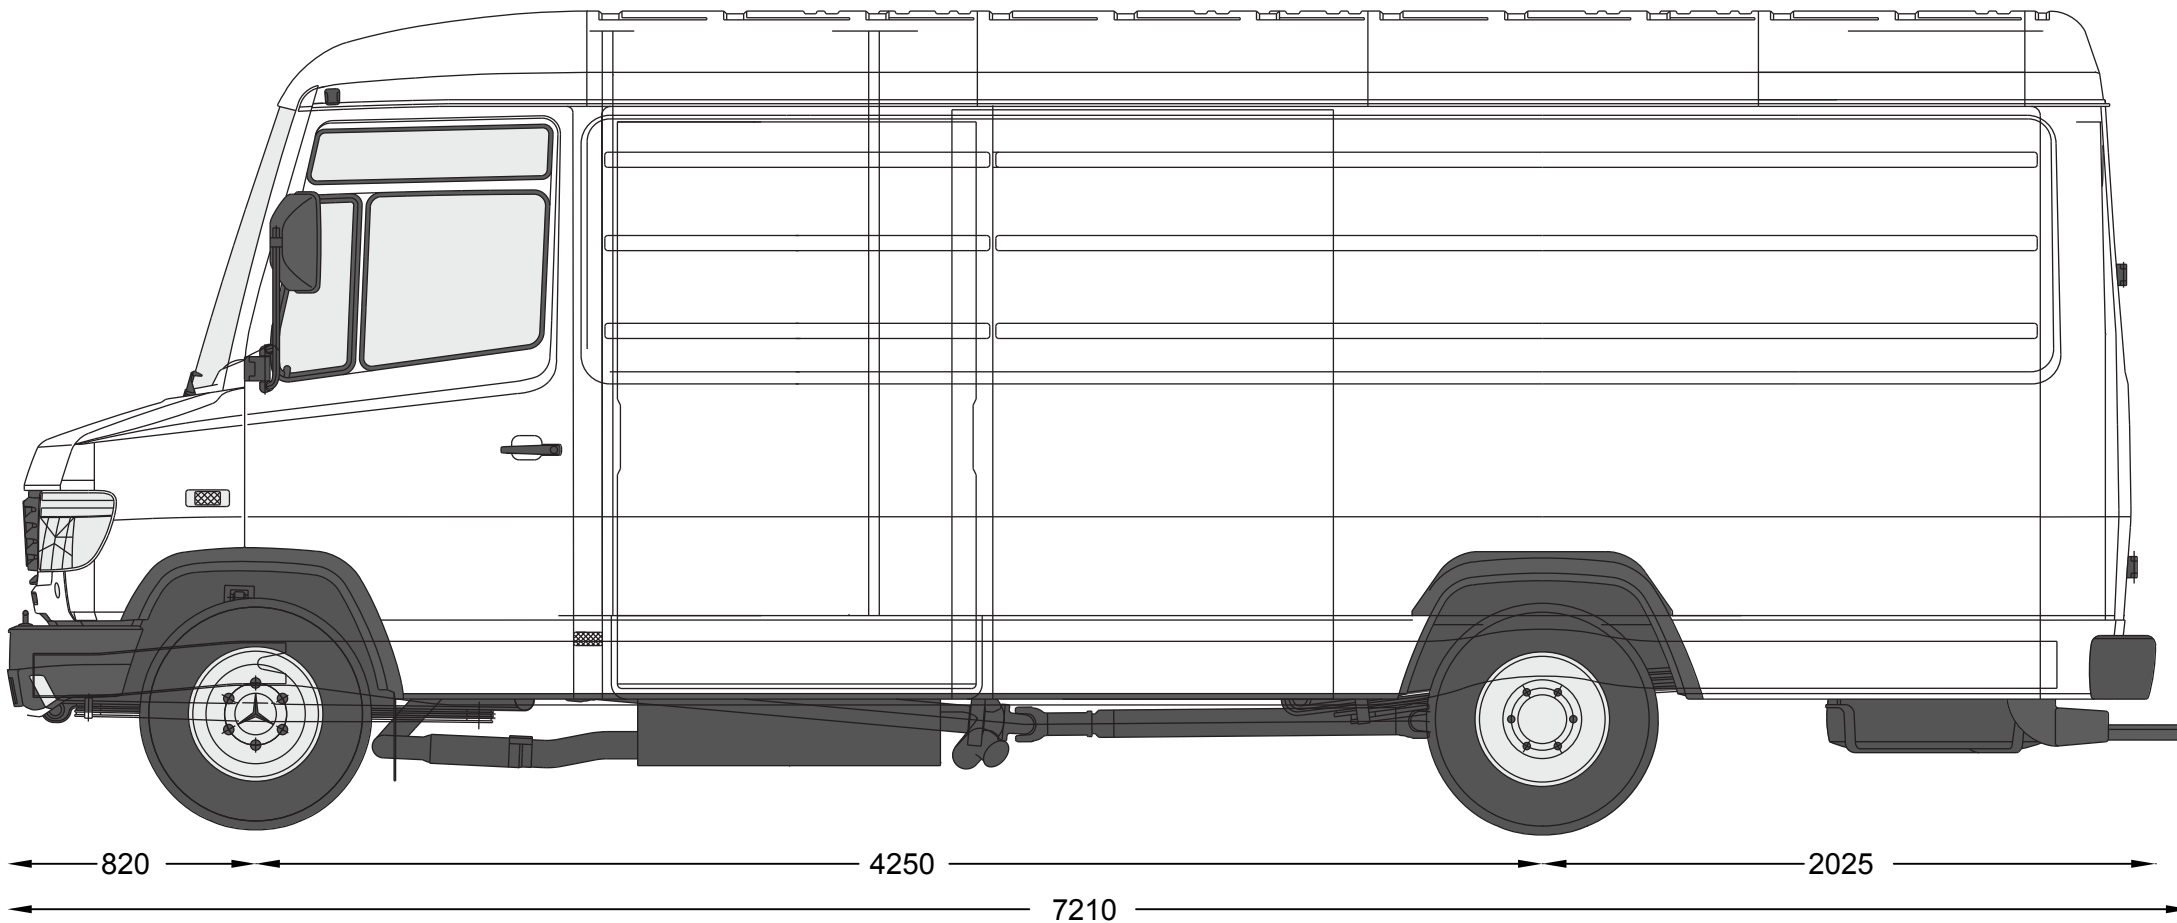

# Mercedes Vario 814D High Roof Van LWB (2004)

Scale: 1:25

All measurements in millimeters.

the-blueprints.com